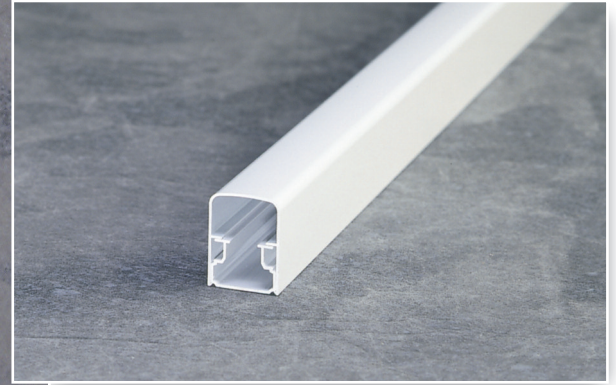

# ▶ EXCEL RAILING

RAMPES  
**SELECT**<sup>MC</sup>  
RAILINGS

MAIN COURANTE EXCEL  
EXCEL HANDRAIL

BARREAU EXCEL  
EXCEL BALUSTERS

## RAMPE ET MAIN COURANTE RAILING AND HANDRAIL

- ▶  Blanc  
White
- ▶  Noyer  
Hickory
- ▶  Noir  
Black

▶ Autres couleurs sur demande spéciale.  
Other colours by special request.